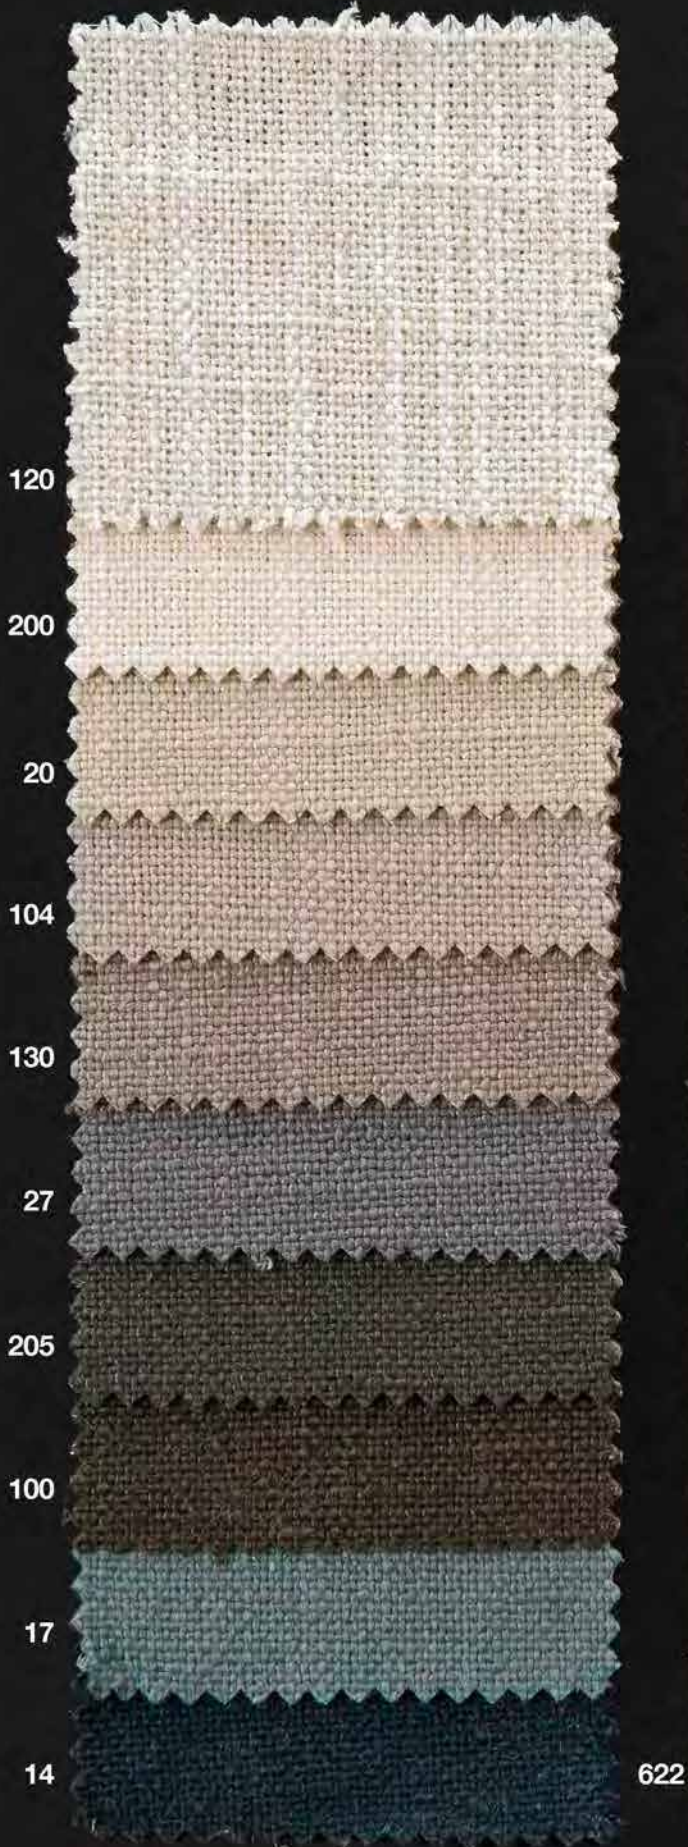

MARATEA

CAT. C

85% PL 15% LI