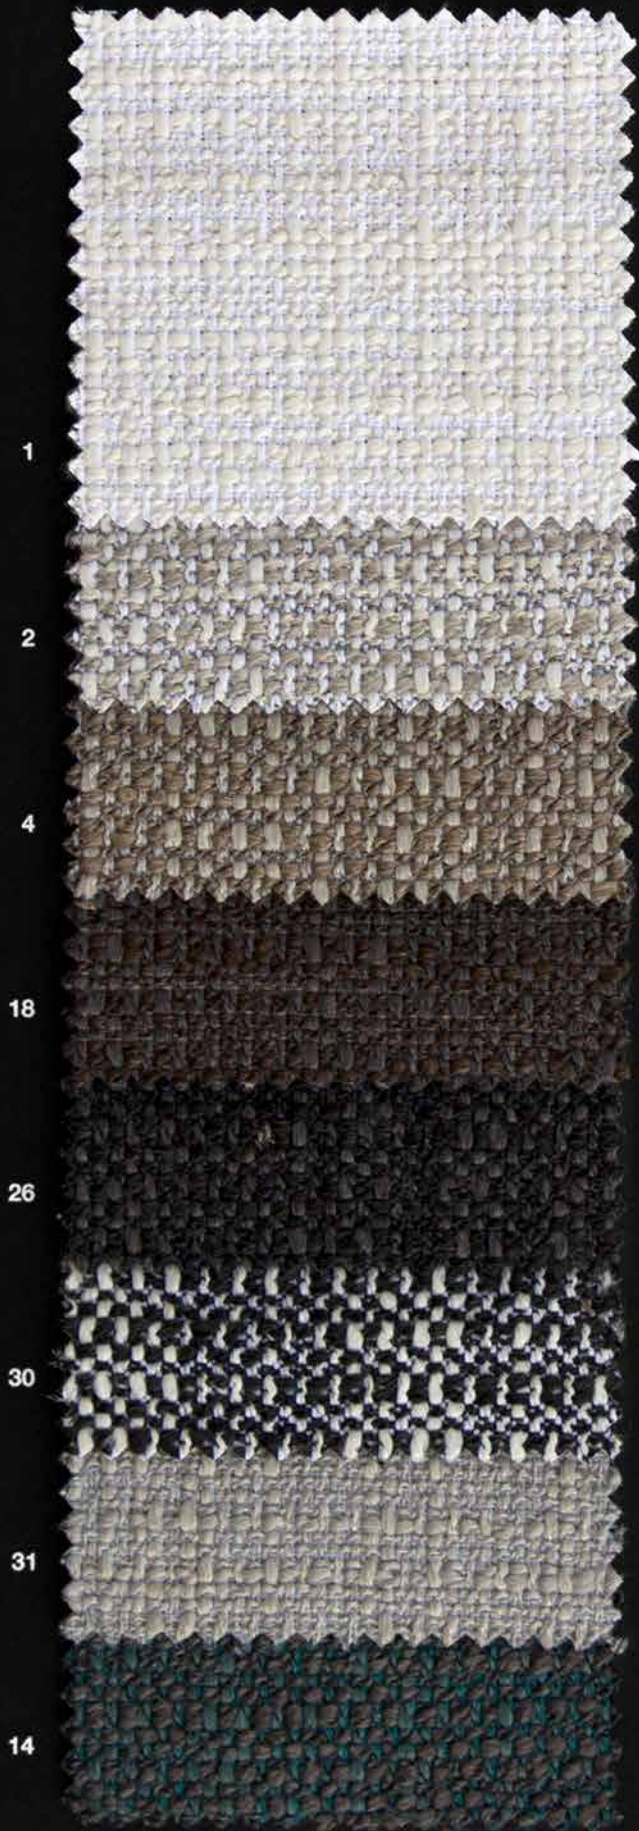

TRAMONTANA

CAT. E

40% CO 45% AC 10% PL 5% AF